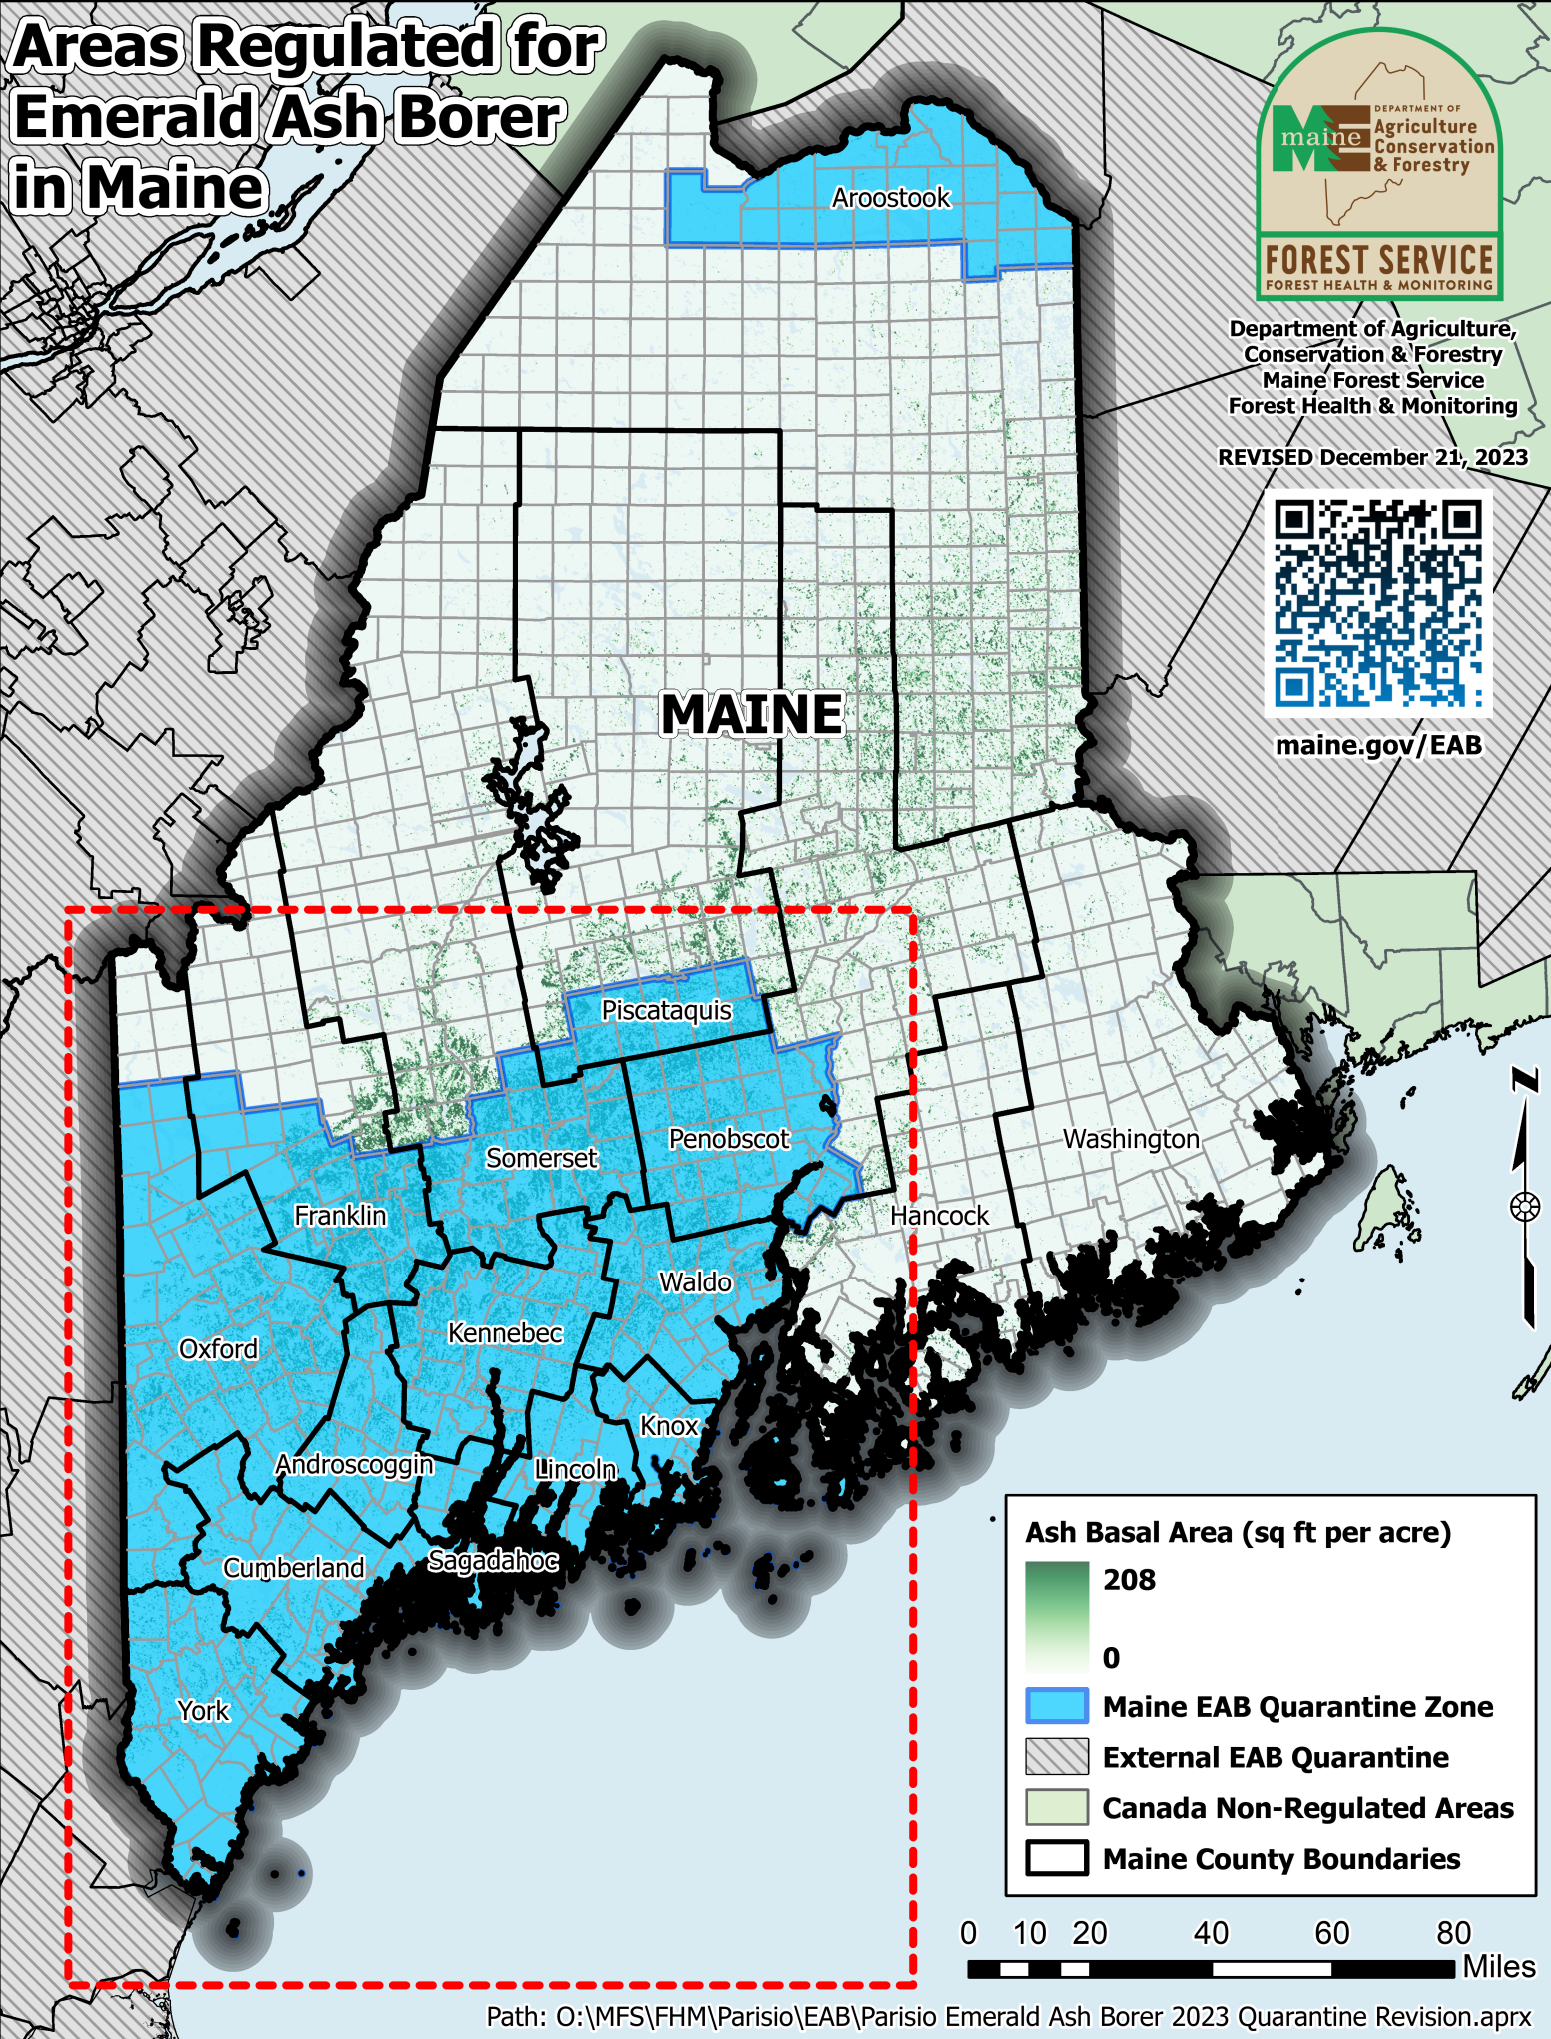

Areas Regulated for Emerald Ash Borer in Maine

Areas Regulated for Emerald Ash Borer in Southern Maine